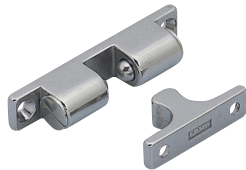

Our innovative hardware solutions for the transportation industry make everyday travelers lives easier with a variety of hooks, catches, latches, and handles. Sugatsune is sure to have the hardware solutions the transportation industry needs for a variety of applications.

HINGES

Concealed Hinges
HES3D Series

Swivel Torque Hinges
HG-TS, HG-S Series

Tabletop Torque Hinges
HG-TMH

Soft-Down Stays
NSDX

Aileron Stays
ARN-2, ARN-3

CATCHES & LATCHES

Magnetic Catches
MC-159, MC-JM45

Tension Catches
BCTS (Stainless Steel), BCT,
BCU, BCTS-85J (Adjustable)

Push Knob Latches
TLP, TLP-S

Lever Latches
LL-66S

Sliding Door Latches
With Indicator
HC-85/S

SLIDES & GLIDES

Aluminum
Mini Slides
AR3-16

3/4 Extension
Slides
ESR-5 Series

Full Extension
Slides
ESR-6 Series, ESR-10 Series

Fastmount®
Standard Profile

Fastmount®
Textile Clips

HOOKS

Latch Hooks
EN-R80, EN-K

Recessed
Hooks (SC)
NF-45D

Recessed
Hooks
NF-47