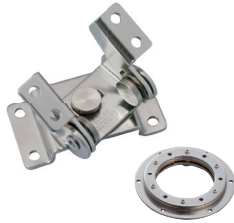

HINGES

Concealed Hinges
HES3D Series

Swivel Torque Hinges
HG-TS, HG-S Series

Tabletop Torque Hinges
HG-TMH

Soft-Down Stays
NSDX

Aileron Stays
ARN-2, ARN-3

CATCHES & LATCHES

Magnetic Catches
MC-159, MC-JM45

Tension Catches
BCTS (Stainless Steel), BCT,
BCU, BCTS-85J (Adjustable)

Push Knob Latches
TLP, TLP-S

Lever Latches
LL-66S

Sliding Door Latches
With Indicator
HC-85/S

SLIDES & GLIDES

Aluminum
Mini Slides
AR3-16