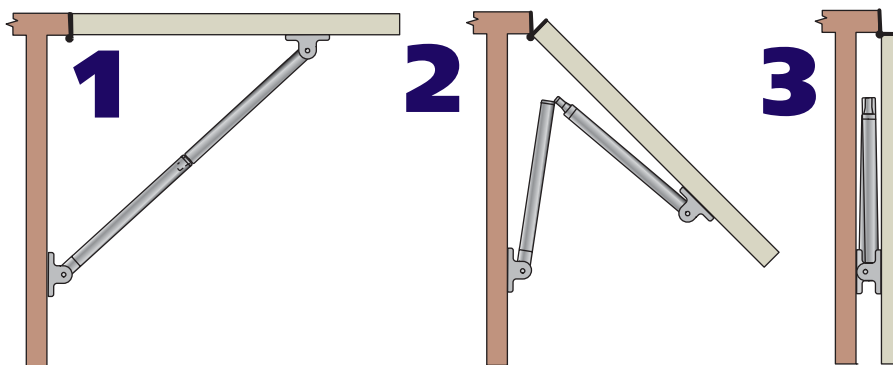

Southco® Push to Close Latch

Door Stay, Click

- All corrosion resistant materials
- Stylish design accents applications
- Resists accidental tripping

The Click is designed to hold tables, navigation tables, cool boxes, etc. upright and level. It automatically locks when the table is folded up, and does not trip if the table is un-intentionally lifted. It protrudes only 22mm (7/8") when folded, so there is no need for a shelf to hold the table out from the wall.

Base bracket at both ends	Length		PART NUMBERS
	330 mm	13"	MT-05-330-6
	480 mm	18.9"	MT-05-480-6

Operation

Material and Finish

TUBE: Aluminium, clear anodized.
 JOINTS and RIVETS: Brass, Nickel plated.
 BRACKETS: Nylon, gray.