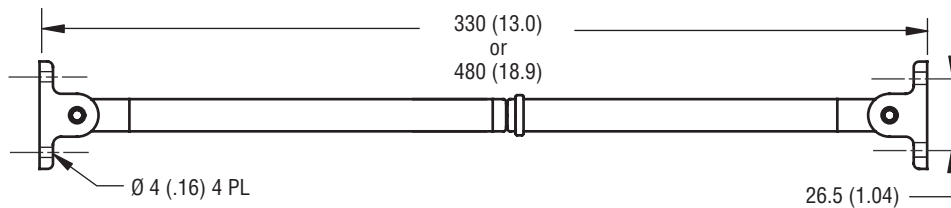

Southco® Push to Close Latch

Door Stay, Click

- All corrosion resistant materials
- Stylish design accents applications
- Resists accidental tripping

The Click is designed to hold tables, navigation tables, cool boxes, etc. upright and level. It automatically locks when the table is folded up, and does not trip if the table is un-intentionally lifted. It protrudes only 22mm (7/8") when folded, so there is no need for a shelf to hold the table out from the wall.

Base bracket at both ends	Length		PART NUMBERS
	330 mm	13"	MT-05-330-6
	480 mm	18.9"	MT-05-480-6

Operation

Material and Finish

TUBE: Aluminium, clear anodized.
 JOINTS and RIVETS: Brass, Nickel plated.
 BRACKETS: Nylon, gray.

Product Strength Guidelines

(To assist in your product selection; samples are available for your evaluation.)

Maximum Load: 100 kg (220 lbs.)

millimeter (inch)
 millimeter (inch)

Dimensions without tolerances are for reference only.