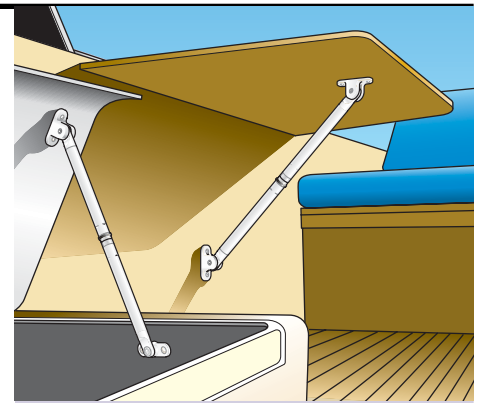

Operation

Material and Finish

TUBE: Aluminium, clear anodized.
JOINTS and RIVETS: Brass, Nickel plated.
BRACKETS: Nylon, gray.

Product Strength Guidelines

(To assist in your product selection; samples are available for your evaluation.)

Maximum Load: 100 kg (220 lbs.)

millimeter (inch)
millimeter (inch)

Dimensions without tolerances are for reference only.

southco®
CONNECT · CREATE · INNOVATE

www.southco.com
E-mail: info@southco.com

Management Systems
ISO 9001:2000
ISO / TS 16949

Australia
Tel: (61) 3 9335 4335

Austria
Tel: 0800 281 831

Canada
Tel: (1) 905 855 0309

China
Tel: 800 820 0272

France
Tel: 0800 912 756

Germany
Tel: 0800 1800 380

Hong Kong
Tel: 001 852 3127 1503

Italy
Tel: 800 780 953

Korea
Tel: 0505 777 1234

Malaysia
Tel: 1800 801 119

Mexico
Tel: 001 877 821 0666

Singapore
Tel: 800 18 11016

Spain
Tel: 900 968917

Sweden
Tel: 020 790 366

Taiwan
Tel: 0 080 113 9582

United Kingdom
Tel: (44) (0) 1452 715454

United States
Tel: (1) 610 459 4000

Authorized Southco Distributors located in: Australia, Austria, Canada, Czech Republic, Denmark, Finland, France, Germany, Hungary, Ireland, Israel, Italy, Japan, Korea, Malaysia, Mexico, Netherlands, New Zealand, Norway, Poland, Portugal, Singapore, Spain, Sweden, Switzerland, Taiwan, Turkey, United Kingdom and United States.

For information regarding Southco and Authorized Distributors please visit www.southco.com