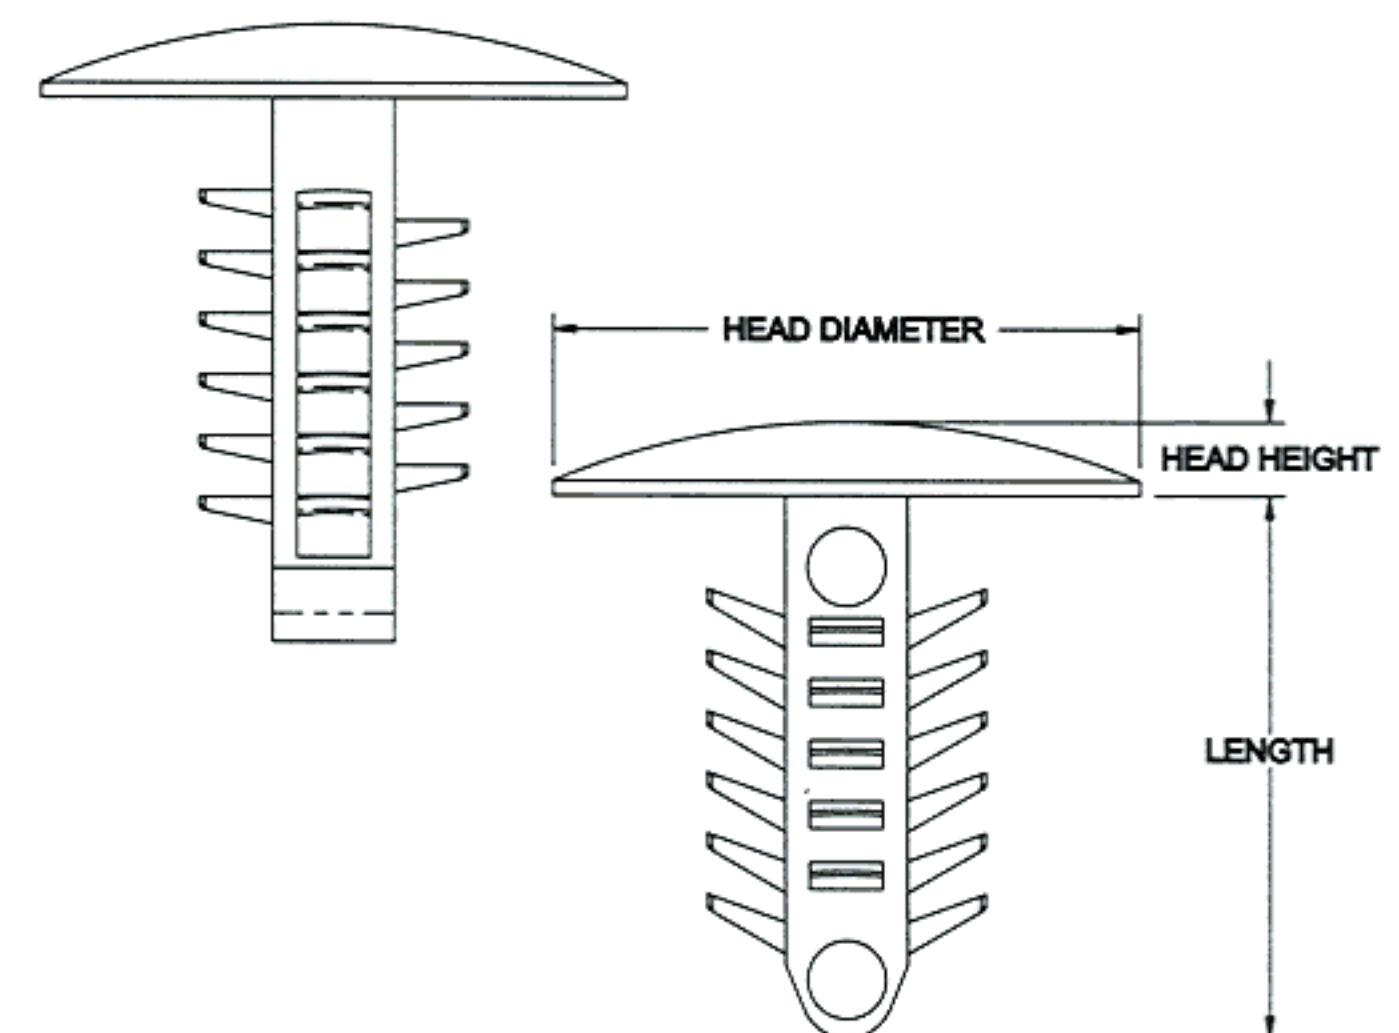

Markets

- Point of Purchase Display
- Consumer Electronics— Audio and Video Equipment
- Automotive— GPS, Audio Equipment, Safety Devices
- White Goods— Washing Machines and Ovens
- Telecom and Datacom— Patch Panels and Distribution Racks