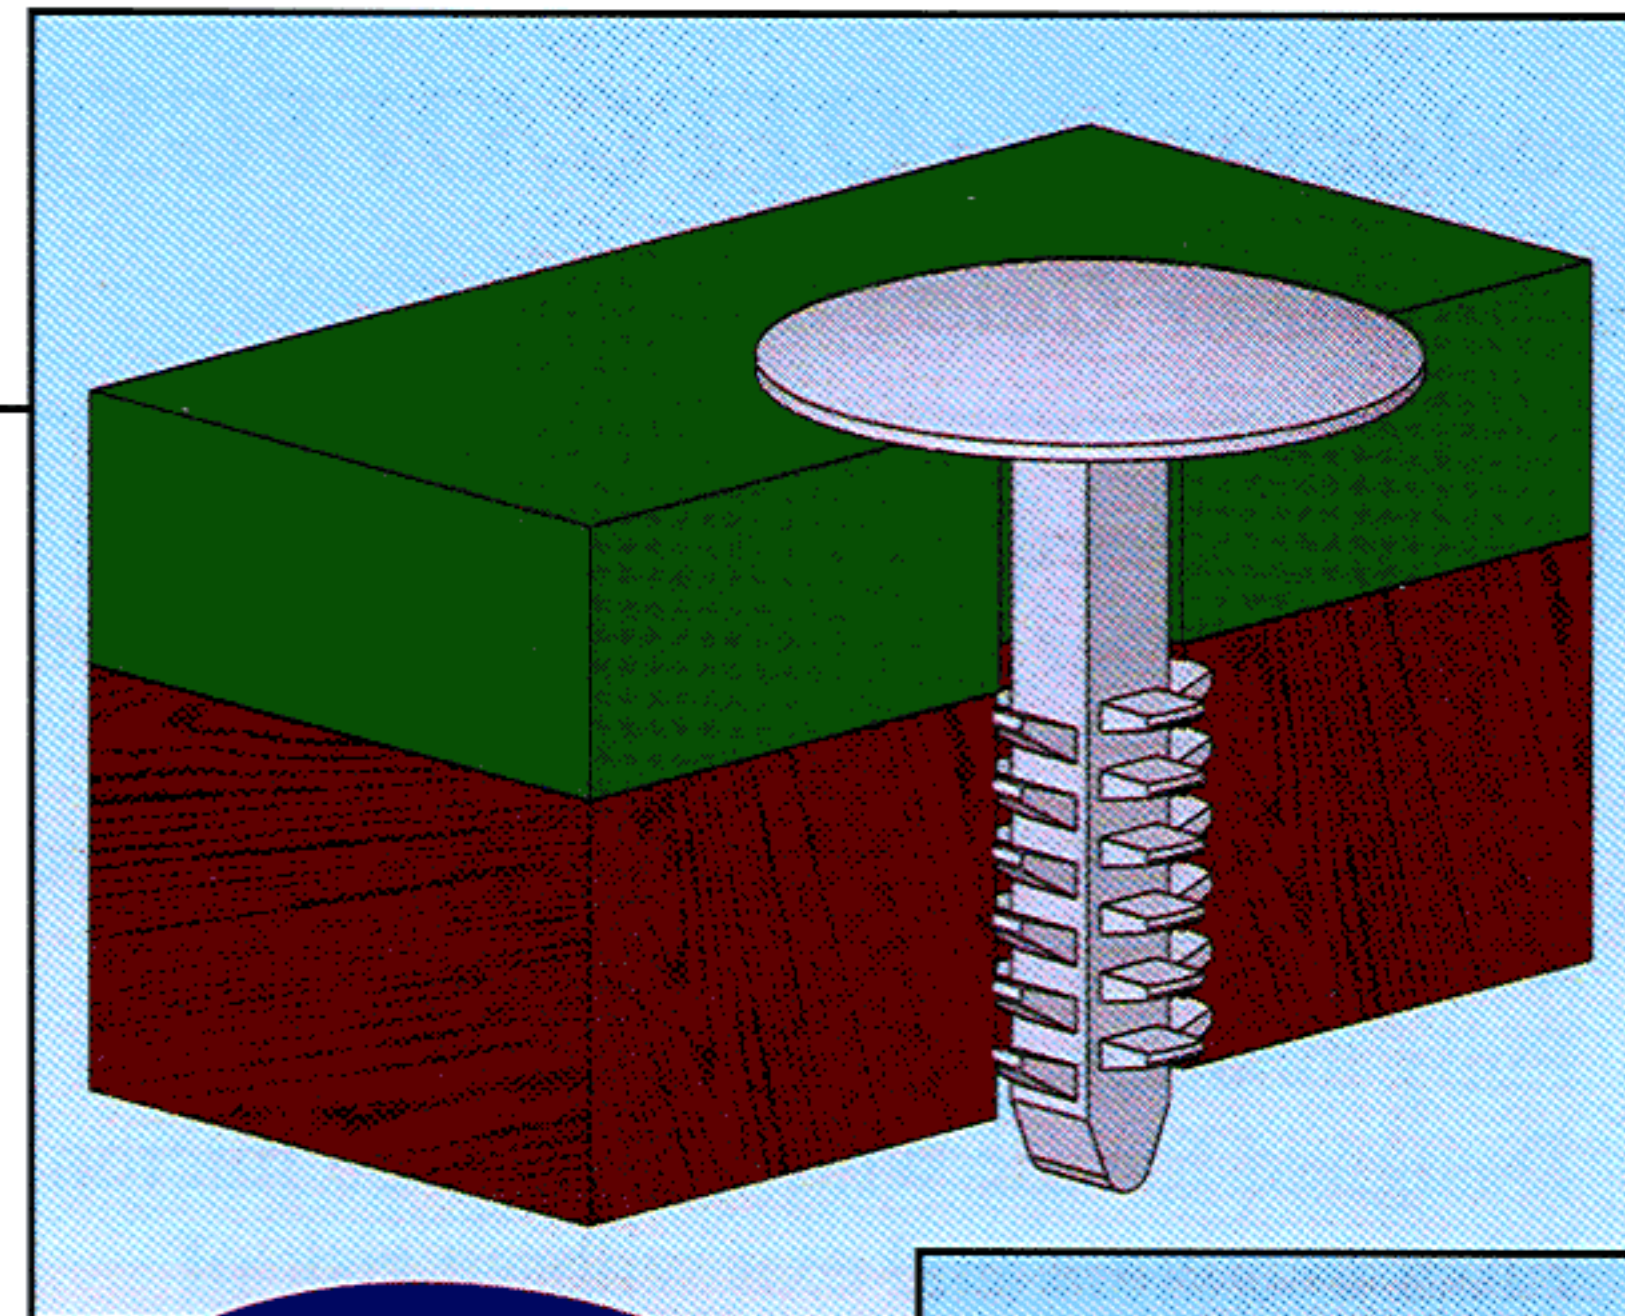

## Introducing the *RBF*— Barbed Fasteners

### Features and Benefits

- Ribs deflect when pushed into a hole, then spring back for a secure, non-removable lock
- Easily push mounts into a panel or board
- Installs quickly by hand
- Low profile head is ideal for tight spaces
- Manufactured in a durable Nylon 6/6 material in black color
- Parts are also available in natural color or flame retardant material by special order
- Other combinations of head, barbed end, and body length are available by special order