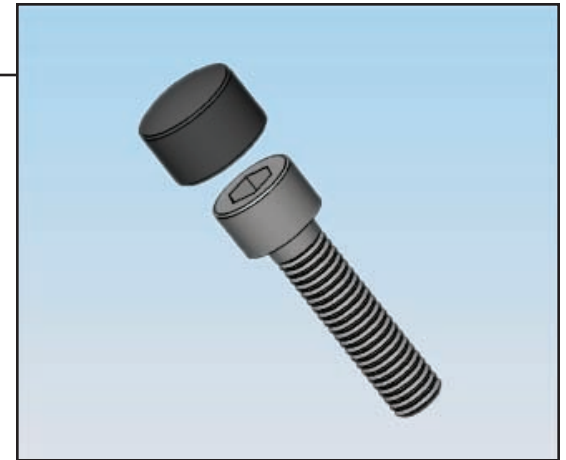

Introducing the *SC1* Flexible Screw Cap

Features and Benefits

- Covers screws and protects it from dust and dirt
- Flexible and durable material
- Suitable for metric and imperial socket button head screws
- Aesthetic surface finish
- Other sizes available by special order

LTP

Material: Silicone Rubber, RMS-387 Color: Black				
Standard pack: 1,000 per bag				
Part number	Screw Size	"A"	"B"	"C"
SC1-M4	#8, M4	.264 (6.7)	.197 (5)	.256 (6.5)
SC1-M5	1/4, M5	.323 (8.2)	.236 (6)	.295 (7.5)
SC1-M6	5/16, M6	.382 (9.7)	.276 (7)	.335 (8.5)