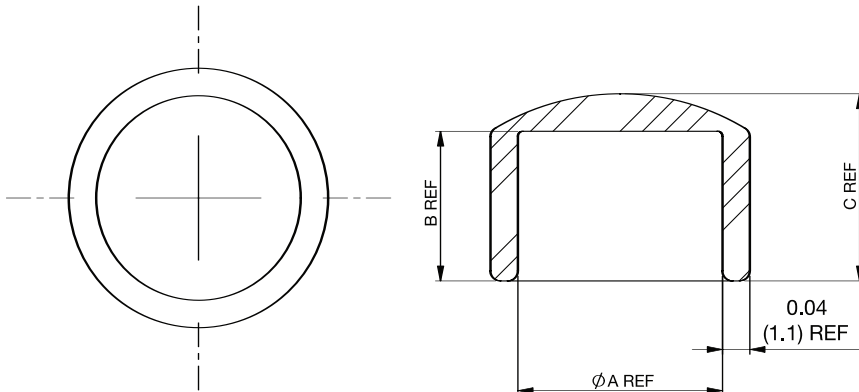

Introducing the *SC1* Flexible Screw Cap

Features and Benefits

- Covers screws and protects it from dust and dirt
- Flexible and durable material
- Suitable for metric and imperial socket button head screws
- Aesthetic surface finish
- Other sizes available by special order

LTP

Material: Silicone Rubber, RMS-387 Color: Black				
Standard pack: 1,000 per bag				
Part number	Screw Size	"A"	"B"	"C"
SC1-M4	#8, M4	.264 (6.7)	.197 (5)	.256 (6.5)
SC1-M5	1/4, M5	.323 (8.2)	.236 (6)	.295 (7.5)
SC1-M6	5/16, M6	.382 (9.7)	.276 (7)	.335 (8.5)