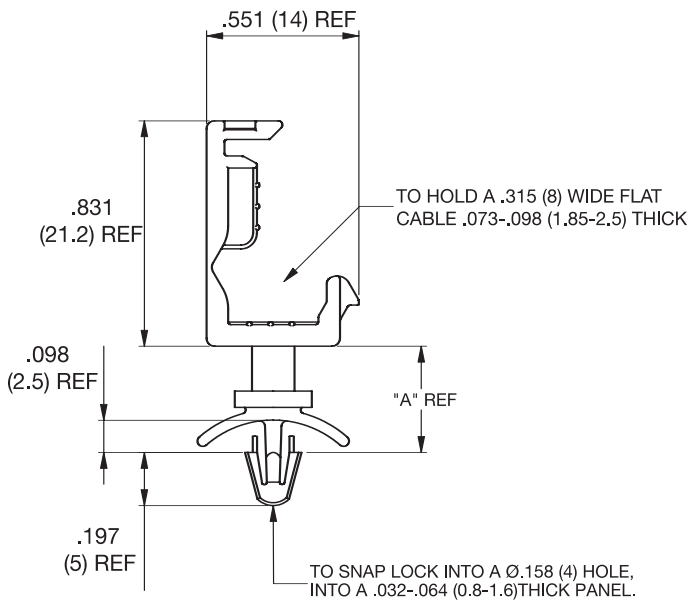

Introducing the *FCWSS* Flat Cable Wire Saddle

Features and Benefits

- Designed to hold down standard Serial ATA cable
- Flexible wing accommodates a range of cable thicknesses
- Provides slight grip on the cable
- Locking top is releasable for repair or replacement of cables
- Easily installed into pre-drilled hole

Markets

- Telecommunication
- Consumer Electronics
- Appliance
- Medical Equipment

Other Related Richco Product Solutions

Material: UL94 V2, RMS-01* Color: Black	
Standard Pack: 1,000 per bag	
Part Number	"A"
FCWSS-1-01BK	.189 (4.8)
FCWSS-2-01BK	.394 (10)
*UL94 V0 Nylon, RMS-19 available by special order. To order replace -01 with -19	