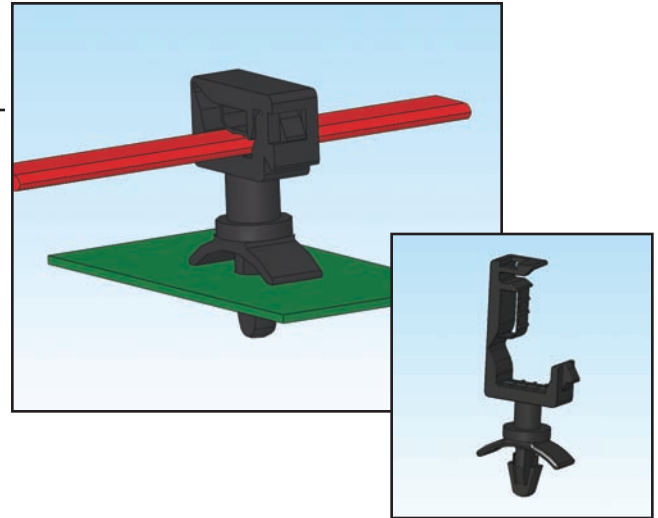

Introducing the *FCWSS* Flat Cable Wire Saddle

Features and Benefits

- Designed to hold down standard Serial ATA cable
- Flexible wing accommodates a range of cable thicknesses
- Provides slight grip on the cable
- Locking top is releasable for repair or replacement of cables
- Easily installed into pre-drilled hole

Markets

- Telecommunication
- Consumer Electronics
- Appliance
- Medical Equipment

Other Related Richco Product Solutions

Material: UL94 V2, RMS-01* Color: Black	
Standard Pack: 1,000 per bag	
Part Number	"A"
FCWSS-1-01BK	.189 (4.8)
FCWSS-2-01BK	.394 (10)
*UL94 V0 Nylon, RMS-19 available by special order. To order replace -01 with -19	