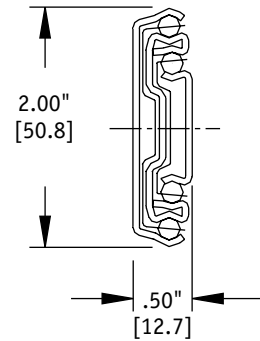

3300 Series

Medium-Duty Slide Options

- Up to 150-lb. load rating
- 1" over travel
- .50" side space

Model 3307

3301

3307

3308

3357

Common Features

- Load capacity up to 150 lbs. per pair
- 1" over travel for complete access
- Side space dimension .50"
- Clear zinc finish

3301 – Non-Disconnect

- No disconnect method
- Available in even lengths 12"–28"

3307 – Lock-Out + Latch Disconnect

- Lock-out holds pullouts in a stable position when extended
- Latch disconnect
- Available in even lengths 12"–30"

3308 – Lock-In/Lock-Out + Disconnect

- Lock-in secures pullouts for transit, while lock-out provides for safe and stable access.
- Lever disconnect
- Available in even lengths 12"–28"

3357 – Lever Disconnect

- Lever disconnect
- Available in even lengths 12"–28"

Accuride

12311 Shoemaker Avenue
Santa Fe Springs, CA 90670
(562) 903-0200
(562) 903-0208 Fax
www accuride.com

Follow us

Authorized Distributor